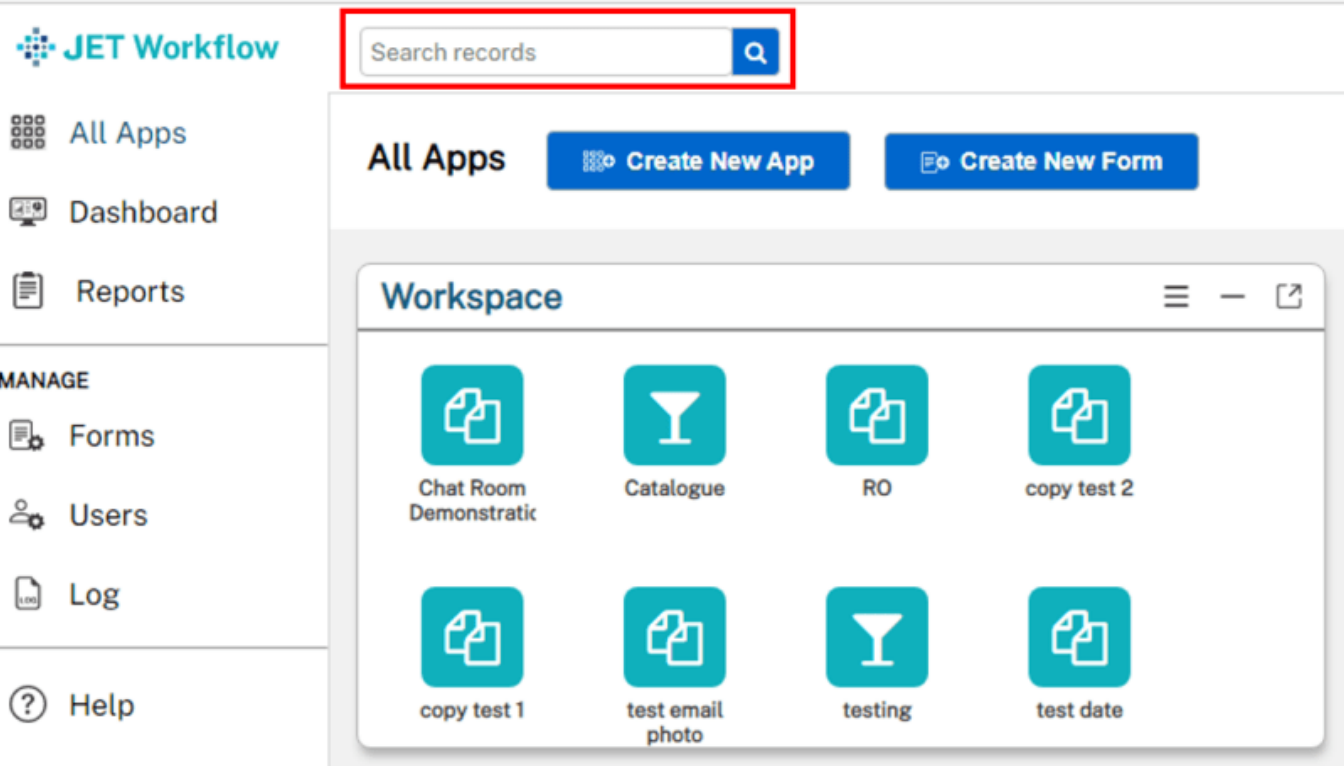

Search Data

Search Data

On Website:

Search data from the “Search Records” bar on the top of the main page.

On Mobile (No global search):

Android:

Step 1:

Enter the form of choice.

Step 2:

Search records using the search field at the top of the page.

Submit Product +

Search

View Mode: Table view

Realtime

| Employee Name | Name of Product | Product Description | Product Image |
|---------------|-----------------|------------------------|---|
| John Doe | Octopus Toy | Very squishy and nice. |  |